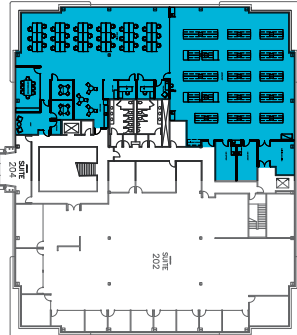

KEY PLAN

SITE PLAN

For more Information, please contact:

BEN PAUL
+1 650 401 2123
ben.paul@cushwake.com
LIC #01210872

MARC POPE
+1 650 401 2131
marc.pope@cushwake.com
LIC #01474483

NICK WALDSMITH
+1 650 320 0244
nick.waldsmith@cushwake.com
LIC #02148008