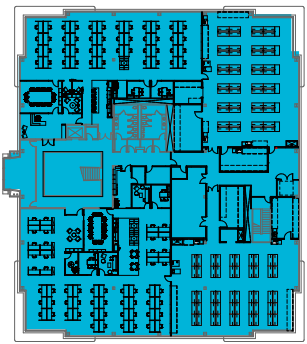

KEY PLAN

SITE PLAN

For more Information, please contact:

BEN PAUL
+1 650 401 2123
ben.paul@cushwake.com
LIC #01210872

MARC POPE
+1 650 401 2131
marc.pope@cushwake.com
LIC #01474483

MIKE MORAN
+1 650 494 5154
mike.moran@cbre.com
LIC #00901003