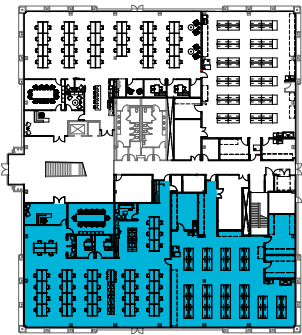

KEY PLAN

SITE PLAN

For more Information, please contact:

BEN PAUL
+1 650 401 2123
ben.paul@cushwake.com
LIC #01210872

MARC POPE
+1 650 401 2131
marc.pope@cushwake.com
LIC #01474483

MIKE MORAN
+1 650 494 5154
mike.moran@cbre.com
LIC #00901003