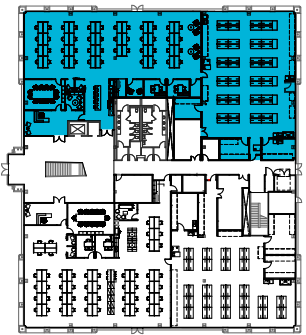

KEY PLAN

SITE PLAN

For more Information, please contact:

BEN PAUL
+1 650 401 2123
ben.paul@cushwake.com
LIC #01210872

MARC POPE
+1 650 401 2131
marc.pope@cushwake.com
LIC #01474483

MIKE MORAN
+1 650 494 5154
mike.moran@cbre.com
LIC #00901003